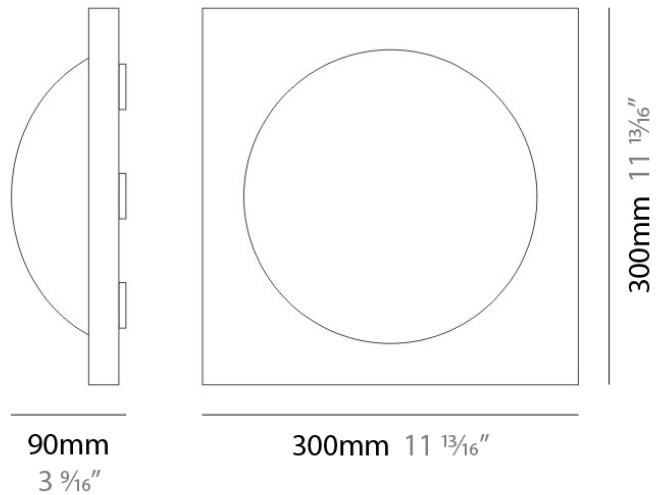

PROJECT	
TYPE	
NOTES	
QUANTITY	
DATE	

DOME SURFACE

D23033

GENERAL

Series: Dome
Division: Design
Mounting Type: Surface
Mounting Location: Wall
Subcategory: Ambient

PHYSICAL

Shape: Square
Length (mm): 300
Length (in): 11 ¹³/₁₆
Height (mm): 300
Height (in): 11 ¹³/₁₆
Extension (mm): 90
Extension (in): 3 ⁹/₁₆
Light Distribution: Omnidirectional
Weight (kg): 1.8
Weight (lbs): 4
Diffuser: Satin White Glass
Fixture Finish: SST
Fixture Material: Glass / Aluminum

ELECTRICAL

Number of Lamps: 1
Lamp Type: LED Retrofit
Lamp Shape: A19
Bulb Included: Bulb Not Included
Total Output Wattage (W): 15
Max. Wattage Per Lamp (W): 15
Lamp Base: E26
Dimming: Non-Dimmable
Input Voltage (V): 120

LED

OPTICAL

RATINGS AND CERTIFICATIONS

Certified By: CSA Certified to UL and CSA Standards
IP rating: IP20