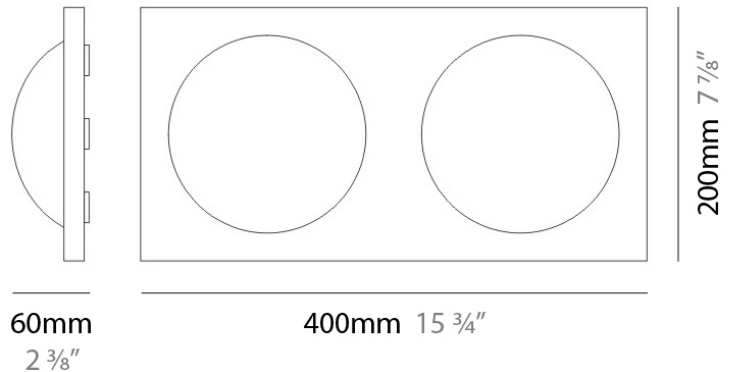

DOME SURFACE

D23031

GENERAL

Series: Dome
Division: Design
Mounting Type: Surface
Mounting Location: Wall
Subcategory: Ambient

PHYSICAL

Shape: Rectangle
Length (mm): 400
Length (in): 15 3/4
Height (mm): 200
Height (in): 7 7/8
Extension (mm): 60
Extension (in): 2 3/8
Light Distribution: Omnidirectional
Weight (kg): 3.2
Weight (lbs): 7
Diffuser: Satin White Glass
Fixture Finish: SST
Fixture Material: Glass / Aluminum

ELECTRICAL

Number of Lamps: 2
Lamp Type: LED Retrofit / Halogen
Bulb Included: Bulb Not Included
Total Output Wattage (W): 26 / 120
Max. Wattage Per Lamp (W): 13 / 60
Lamp Base: G9
Dimming: Non-Dimmable
Input Voltage (V): 120

LED

OPTICAL

RATINGS AND CERTIFICATIONS

Certified By: CSA Certified to UL and CSA Standards
IP rating: IP20